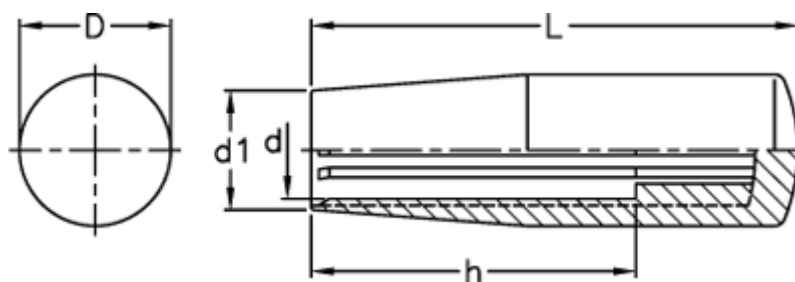

# Data Sheet

Article number: 2304024831  
Description: E+G Handle  
I.580/50 N-10

## Measures

---

d = 10  
D = 21  
d1 = 17  
h = 35  
L = 50